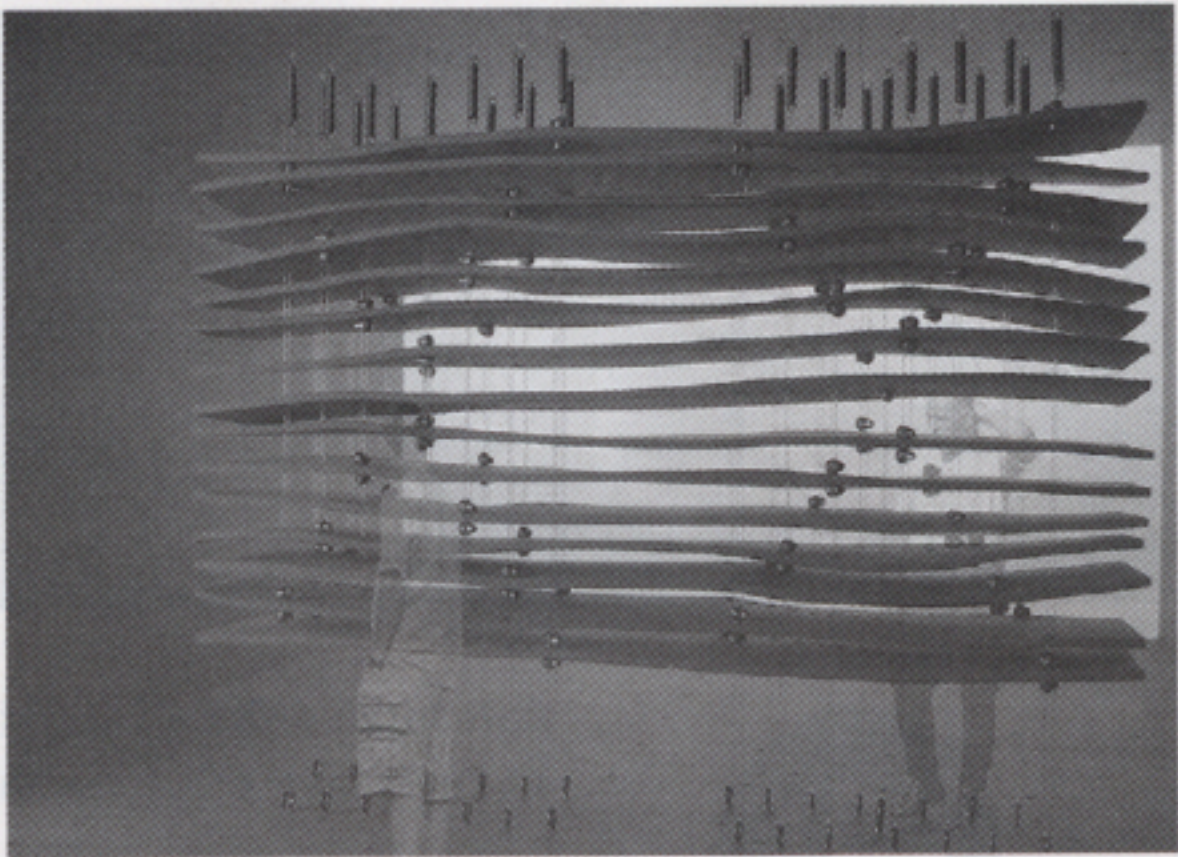

MARCH 2005

PREVIEW

COURTESY ARTISTS SPACE

nARCHITECTS, PARUL VORA
PARTY WALL

Artists Space, 38 Greene Street
March 9 through April 23

Voyeurs beware! An installation of an interactive wall prototype at Artists Space this month could expose any Peeping Toms if it were to go into production. *Party Wall*, designed by nARCHITECTS, the New York-based firm founded by Eric Bunge and Mimi Hoang, and MIT Media Lab graduate Parul Vora, is a 9-by-9-by-1-foot bunch of 2-inch-thick foam slats engineered to react to passersby. Sensors drive tiny servo motors that tense up or relax synchomesh pulley cables threaded through foam strips, creating unexpected apertures and, according to the artists, "opportunities for exchange". The \$7,500 installation is part of Artists Space's Architecture and Design Project Series.

DIARY

13