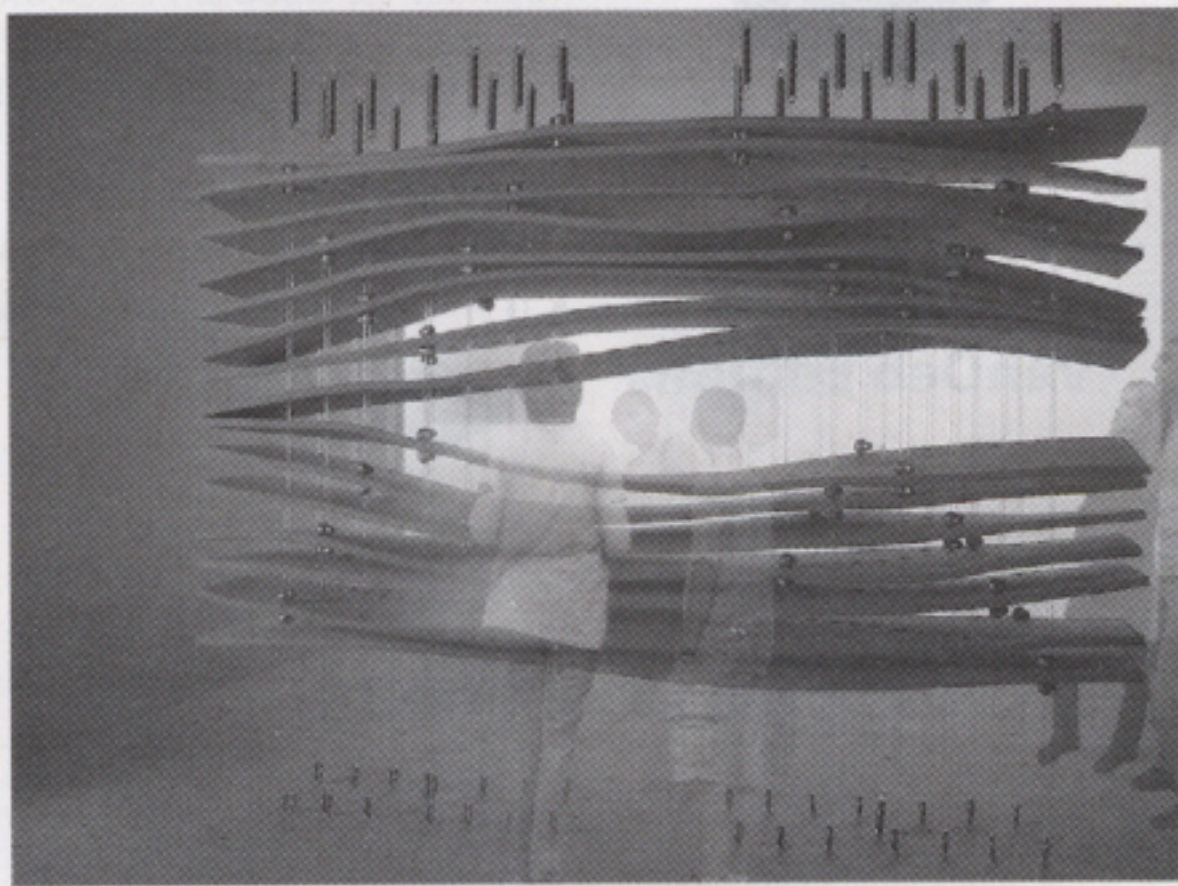

MARCH 2005

PREVIEW

COURTESY ARTISTS SPACE

nARCHITECTS, PARUL VORA
PARTY WALL

Artists Space, 38 Greene Street
March 9 through April 23

Voyeurs beware! An installation of an interactive wall prototype at Artists Space this month could expose any Peeping Toms if it were to go into production. *Party Wall*, designed by nARCHITECTS, the New York-based firm founded by Eric Bunge and Mimi Hoang, and MIT Media Lab graduate Parul Vora, is a 9-by-9-by-1-foot bunch of 2-inch-thick foam slats engineered to react to passersby. Sensors drive tiny servo motors that tense up or relax synchomesh pulley cables threaded through foam strips, creating unexpected apertures and, according to the artists, "opportunities for exchange". The \$7,500 installation is part of Artists Space's Architecture and Design Project Series.

DIARY

13